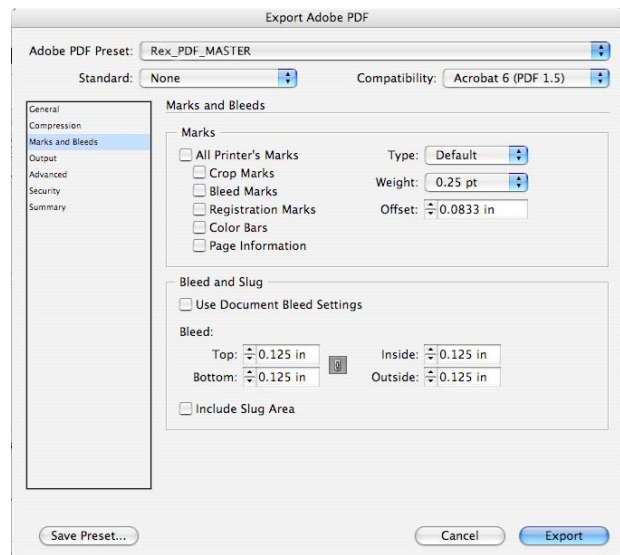

COMPRESSION

MARKS & BLEED

OUTPUT

ADVANCED