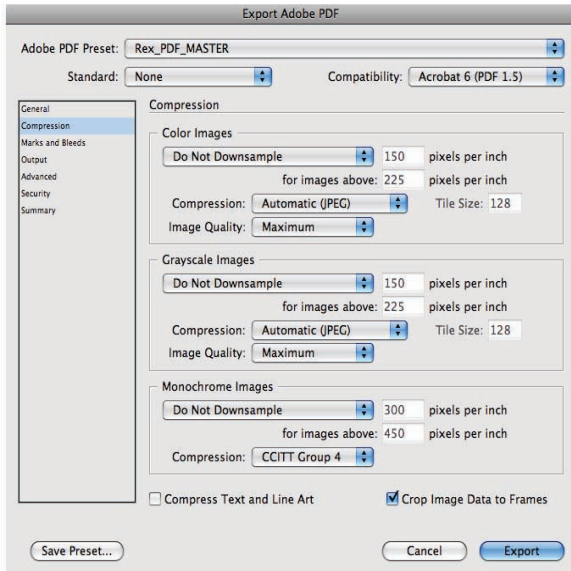

COMPRESSION

MARKS & BLEED

OUTPUT

ADVANCED