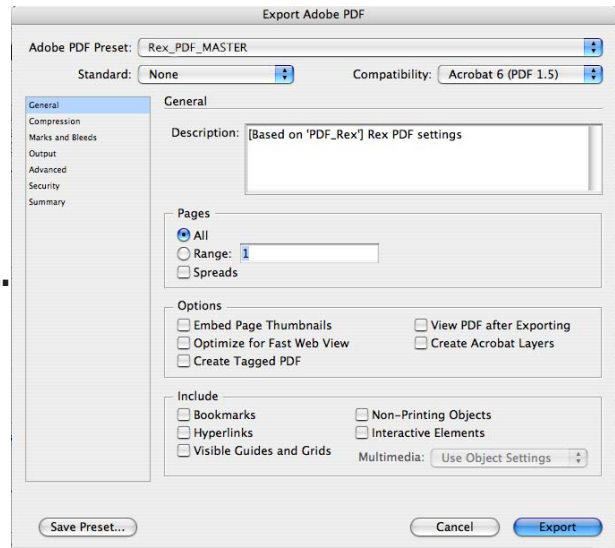

COMPRESSION

MARKS & BLEED

OUTPUT

ADVANCED