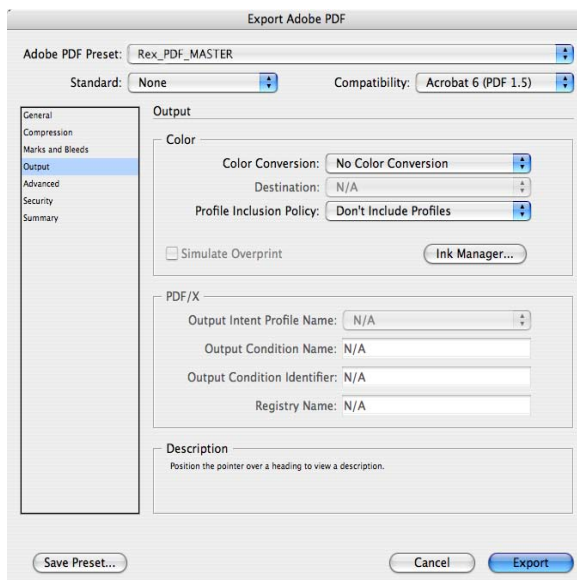

COMPRESSION

MARKS & BLEED

OUTPUT

ADVANCED